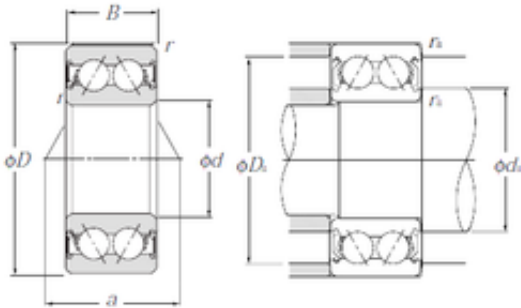

40 mm x 90 mm x 36,5 mm NTN 5308SCLLD
angular contact ball bearings

Bearing No. 5308SCLLD

| | |
|-------------------------------|---------------|
| Size | 40x90x36.5 mm |
| Bore Diameter | 40 mm |
| Outer Diameter | 90 mm |
| Width | 36,5 mm |
| d | 40 mm |
| D | 90 mm |
| B | 36,5 mm |
| C | 36,5 mm |
| a | 43 mm |
| r min. | 1,5 mm |
| da min. | 49 mm |
| da max | 53 mm |
| Da max. | 81 mm |
| ra max. | 1,5 mm |
| Basic dynamic load rating (C) | 49,5 kN |
| Basic static load rating (C0) | 38 kN |

5308SCLLD Bearing 2D drawings and 3D CAD models