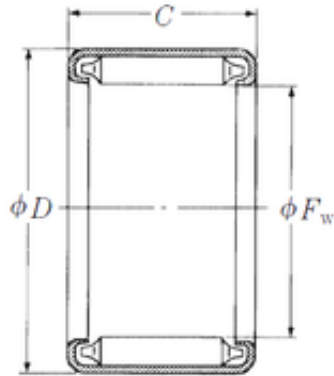

NSK NF-1416 needle roller bearings

Bearing No. NF-1416

Size	14x19x16 mm
Bore Diameter	14 mm
Outer Diameter	19 mm
Width	16 mm
Fw	14 mm
D	19 mm
C	16 mm
C1	1,6 mm
Weight	0,012 Kg
Basic dynamic load rating (C)	12,9 kN

NF-1416 Bearing 2D drawings and 3D CAD models