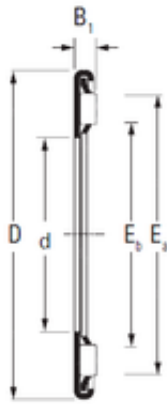

Timken AX 30 47 needle roller bearings

Bearing No. AX 30 47

Size	30x47x2.8 mm
Bore Diameter	30 mm
Outer Diameter	47 mm
Width	2,8 mm
d	30 mm
D	47 mm
B1	2,8 mm
Ea	42,4 mm
Eb	32,7 mm
Weight	0,014 Kg
Basic dynamic load rating (C)	14,5 kN
Basic static load rating (C0)	57 kN

AX 30 47 Bearing 2D drawings and 3D CAD models