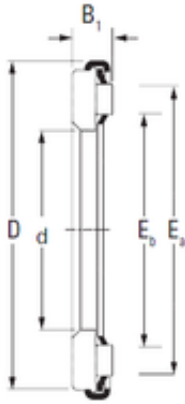

KOYO AX 12 170 215 needle roller bearings

Bearing No. AX 12 170 215

Size	170x215x12 mm
Bore Diameter	170 mm
Outer Diameter	215 mm
Width	12 mm
d	170 mm
D	215 mm
B1	12 mm
Ea	207 mm
Eb	175 mm
Weight	1 Kg
Basic dynamic load rating (C)	165 kN
Basic static load rating (C0)	1160 kN

AX 12 170 215 Bearing 2D drawings and 3D CAD models