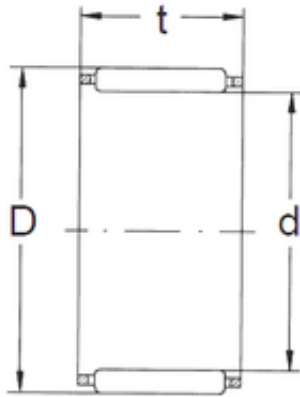

FBJ K22X29X16 needle roller bearings

Bearing No. K22X29X16

Size	22x29x16 mm
Bore Diameter	22 mm
Outer Diameter	29 mm
Width	16 mm
d	22 mm
D	29 mm
T	16 mm
Weight	0,022 Kg
Basic dynamic load rating (C)	18,7 kN
Basic static load rating (C0)	22,7 kN
(Grease) Lubrication Speed	12000 r/min

K22X29X16 Bearing 2D drawings and 3D CAD models