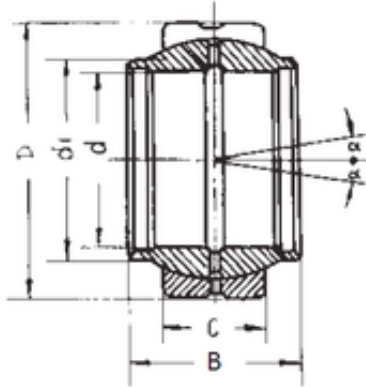

15 mm x 26 mm x 15 mm FBJ GEEW15ES plain bearings

Bearing No. GEEW15ES

Size	15x26x15 mm
Bore Diameter	15 mm
Outer Diameter	26 mm
Width	15 mm
d	15 mm
D	26 mm
B	15 mm
C	9 mm
d1	18,5 mm
Angle	5 °
Weight	0,031 Kg
Basic dynamic load rating (C)	17 kN

GEEW15ES Bearing 2D drawings and 3D CAD models