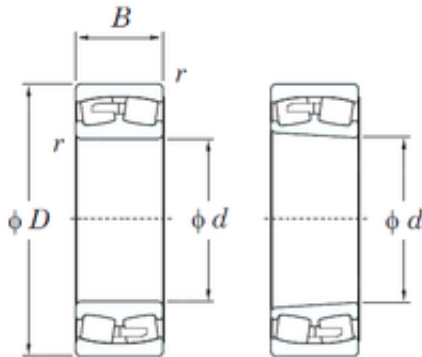

220 mm x 400 mm x 144 mm KOYO 23244R spherical roller bearings

Bearing No. 23244R

23244R Bearing 2D drawings and 3D CAD models

Size	220x400x144 mm
Bore Diameter	220 mm
Outer Diameter	400 mm
Width	144 mm
d	220 mm
D	400 mm
B	144 mm
C	144 mm
r min.	4 mm
da min.	238 mm
Da max.	382 mm
ra max.	3 mm
Weight	81,6 Kg
Basic dynamic load rating (C)	1880 kN
Basic static load rating (C0)	3200 kN
(Grease) Lubrication Speed	830 r/min
(Oil) Lubrication Speed	1100 r/min
Calculation factor (e)	0,39
Calculation factor (Y0)	1,68
Calculation factor (Y1)	1,71
Bearing No.	23244R
r(min)	4
Cr	2350
C0r	3200
Cu	259