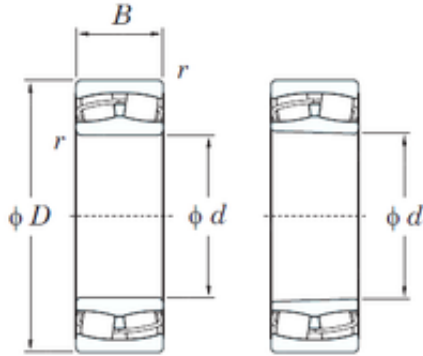

140 mm x 225 mm x 85 mm KOYO 24128RH spherical roller bearings

Bearing No. 24128RH

Size	140x225x85 mm
Bore Diameter	140 mm
Outer Diameter	225 mm
Width	85 mm
d	140 mm
D	225 mm
B	85 mm
C	85 mm
r min.	2,1 mm
da min.	152 mm
Da max.	213 mm
ra max.	2 mm
Weight	13,1 Kg
Basic dynamic load rating (C)	702 kN
Basic static load rating (C0)	1220 kN
(Grease) Lubrication Speed	1400 r/min
(Oil) Lubrication Speed	1900 r/min
Calculation factor (e)	0,36
Calculation factor (Y0)	1,85
Calculation factor (Y1)	1,89

24128RH Bearing 2D drawings and 3D CAD models