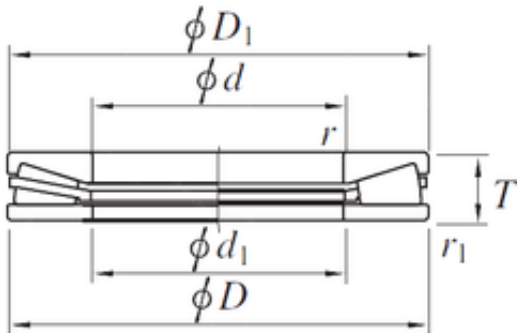

KOYO THR610 thrust roller bearings

Bearing No. THR610

| | |
|-------------------------------|----------------------|
| Size | 609.6x812.8x101.6 mm |
| Bore Diameter | 609.6 mm |
| Outer Diameter | 812.8 mm |
| Width | 101.6 mm |
| d | 609.6 mm |
| D | 812.8 mm |
| T | 101.6 mm |
| d1 | 609.6 mm |
| D1 | 812.8 mm |
| Weight | 152 Kg |
| Basic dynamic load rating (C) | 4 400 kN |

THR610 Bearing 2D drawings and 3D CAD models